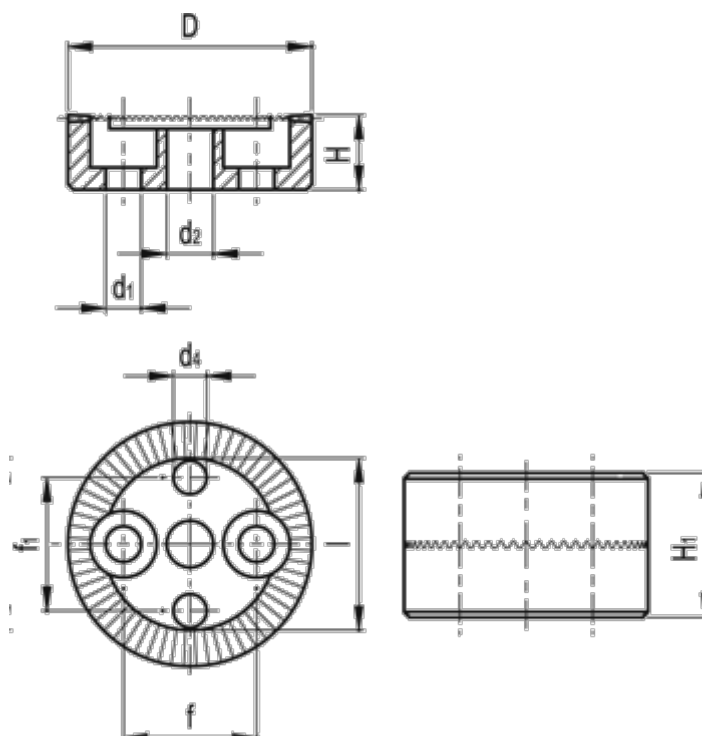

Data Sheet

Article number: 206555330

Description: E+G Serrated locking plate
GN 187.4-27-48-B-NI

Measures

D	= 27	l	= 19.5
d	= M5	Number of teeth	= 48
d1	= 4.3	Weight (g)	= 24
d4 H11	= 4		
f	= 15		
f1	= 15		
H +/-0.9	= 7.5		
H1	= 15		